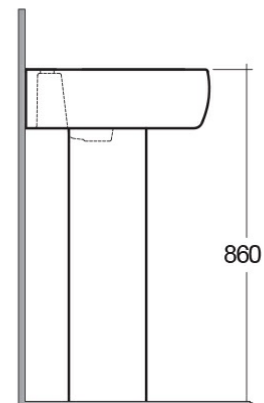

RAK-Metropolitan

Wash basin | Pedestal

RAK
CERAMICS

Technical specifications

Dimensions:	600 x 470 mm
Weight:	28 Kg
Color:	Alpine White
Shape of basin:	Rounded rectangular
Overflow hole:	yes
Suites:	RAK-METROPOLITAN

Dimensions: All measurements are in millimeters and are subject to normal manufacturing variations.
Note: Due to a continuing development programme to improve design and performance, the manufacturer reserves all rights to vary specifications without prior information.
Please note accessories are for photographic use only.