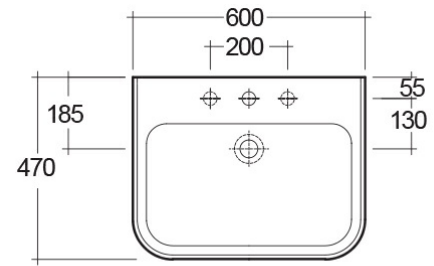

RAK-Metropolitan

Wash basin | Pedestal

RAK
CERAMICS

Technical specifications

Dimensions:	600 x 470 mm
Weight:	28 Kg
Color:	Alpine White
Shape of basin:	Rounded rectangular
Overflow hole:	yes
Suites:	RAK-METROPOLITAN

Dimensions: All measurements are in millimeters and are subject to normal manufacturing variations.
Note: Due to a continuing development programme to improve design and performance, the manufacturer reserves all rights to vary specifications without prior information.
Please note accessories are for photographic use only.