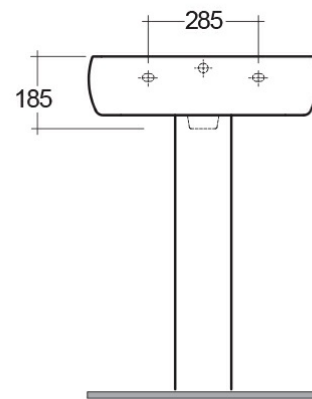

RAK-Metropolitan

Wash basin | Pedestal

RAK
CERAMICS

Technical specifications

Dimensions:	600 x 470 mm
Weight:	28 Kg
Color:	Alpine White
Shape of basin:	Rounded rectangular
Overflow hole:	yes
Suites:	RAK-METROPOLITAN

Dimensions: All measurements are in millimeters and are subject to normal manufacturing variations.
Note: Due to a continuing development programme to improve design and performance, the manufacturer reserves all rights to vary specifications without prior information.
Please note accessories are for photographic use only.